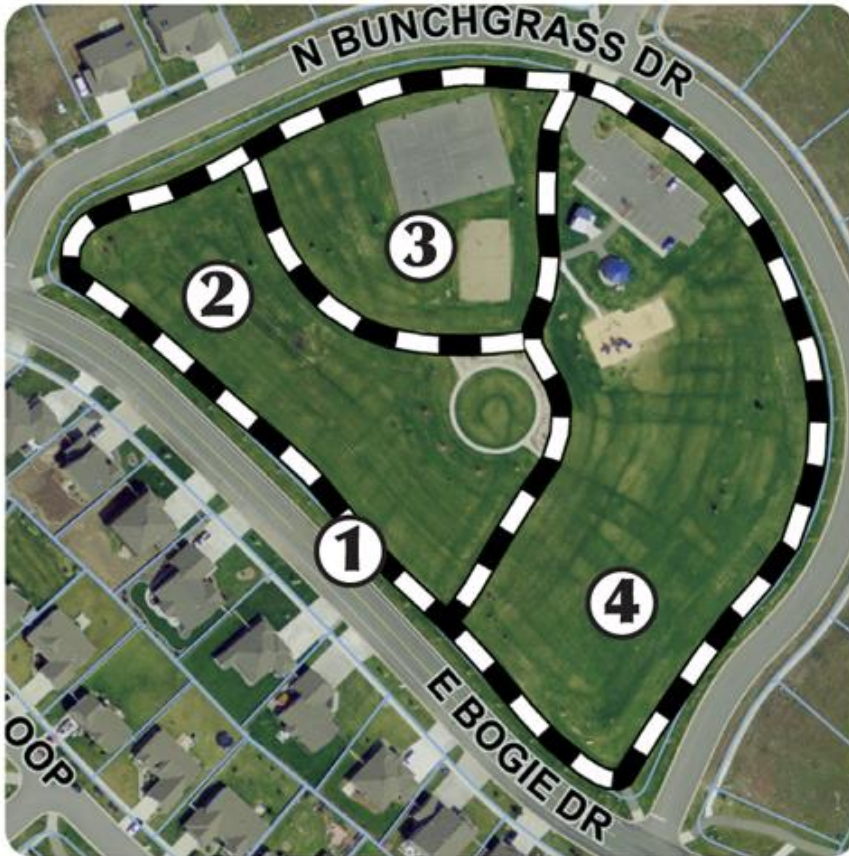

## Loop ① Perimeter

Distance: 0.40 miles  
Approximate Steps: 819  
Trail Surface: 4-6 ft Asphalt

## Loop ③ North

Distance: 0.18 miles  
Approximate Steps: 368  
Trail Surface: 4-6 ft Asphalt

## Loop ② West

Distance: 0.27 miles  
Approximate Steps: 552  
Trail Surface: 4-6 ft Asphalt

## Loop ④ East

Distance: 0.31 miles  
Approximate Steps: 634  
Trail Surface: 4-6 ft Asphalt

Syringa Park is located within the Fieldstone subdivision and offers a playground, 2 basketball courts, sand volleyball court, covered picnic shelter, parking, restrooms and benches.